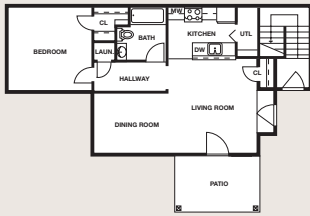

Models

Riverwalk was made for secure and easy living

The Hudson

Offers 660 sq. ft. of beautiful first floor living space or 774 sq. ft., cathedral ceilinged second floor luxury!

- Washer/Dryer hook-ups
- Telephone hook-ups
- Cable hook-ups

The Stuyvesant

With a 834 sq. ft. first floor and a 918 sq. ft., cathedral ceilinged second floor The Stuyvesant makes living easy!

- Washer/Dryer hook-ups
- Telephone hook-ups
- Cable hook-ups

The Corning

912 sq. ft. on the first floor and cathedral ceilings with 990 sq. ft. of living space on the second floor, The Corning brings resort living to you everyday!

- Washer/Dryer hook-ups
- Telephone hook-ups
- Cable hook-ups

The Rockefeller

Our largest unit, with a 1056 sq. ft. first floor and a 1140 sq. ft. cathedral ceilinged second floor – *the way living should be!*

- Washer/Dryer hook-ups
- Telephone hook-ups
- Cable hook-ups