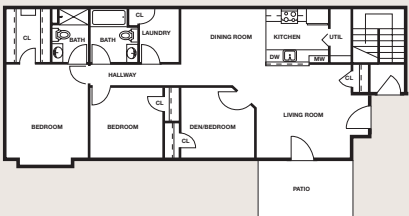

Models

Riverwalk was made for secure and easy living

The Hudson

Offers 660 sq. ft. of beautiful first floor living space or 774 sq. ft., cathedral ceilinged second floor luxury!

- Washer/Dryer hook-ups
- Telephone hook-ups
- Cable hook-ups

The Stuyvesant

With a 834 sq. ft. first floor and a 918 sq. ft., cathedral ceilinged second floor The Stuyvesant makes living easy!

- Washer/Dryer hook-ups
- Telephone hook-ups
- Cable hook-ups

The Corning

912 sq. ft. on the first floor and cathedral ceilings with 990 sq. ft. of living space on the second floor, The Corning brings resort living to you everyday!

- Washer/Dryer hook-ups
- Telephone hook-ups
- Cable hook-ups

The Rockefeller

Our largest unit, with a 1056 sq. ft. first floor and a 1140 sq. ft. cathedral ceilinged second floor – *the way living should be!*

- Washer/Dryer hook-ups
- Telephone hook-ups
- Cable hook-ups