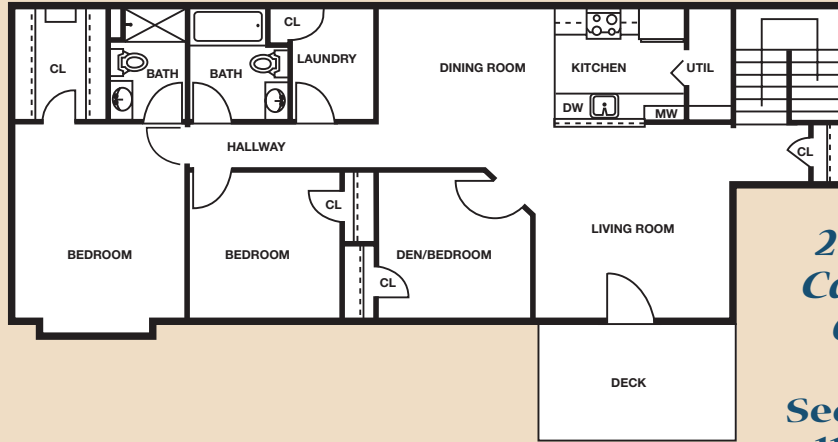

200 Riverwalk Way
Cohoes, NY 12047

(518) 233-0200

On the Hudson

The Rockefeller Plus

2nd Floor
Catherdral
Ceilings

Second Floor
1140 Sq. Ft.

Unit D - Second Floor

First Floor
1056 Sq. Ft.

Unit D - First Floor

All information deemed reliable but not guaranteed.

EQUAL HOUSING
OPPORTUNITY