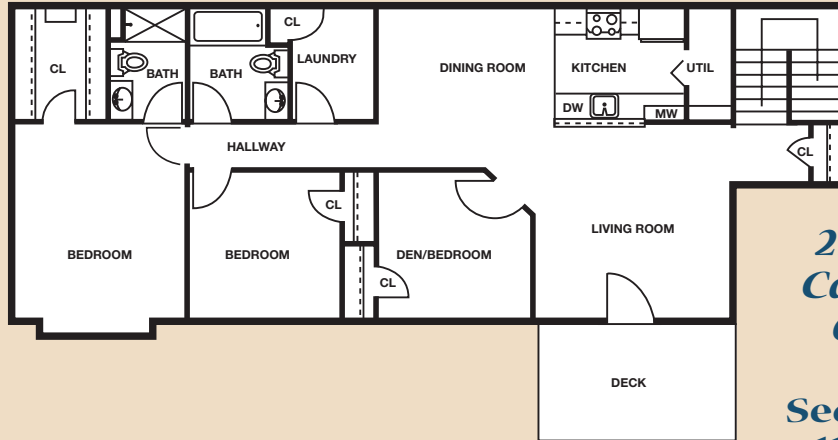

200 Riverwalk Way
Cohoes, NY 12047

(518) 233-0200

On the Hudson

The Rockefeller Plus

2nd Floor
Catherdral
Ceilings

Second Floor
1140 Sq. Ft.

Unit D - Second Floor

First Floor
1056 Sq. Ft.

Unit D - First Floor

All information deemed reliable but not guaranteed.

EQUAL HOUSING
OPPORTUNITY