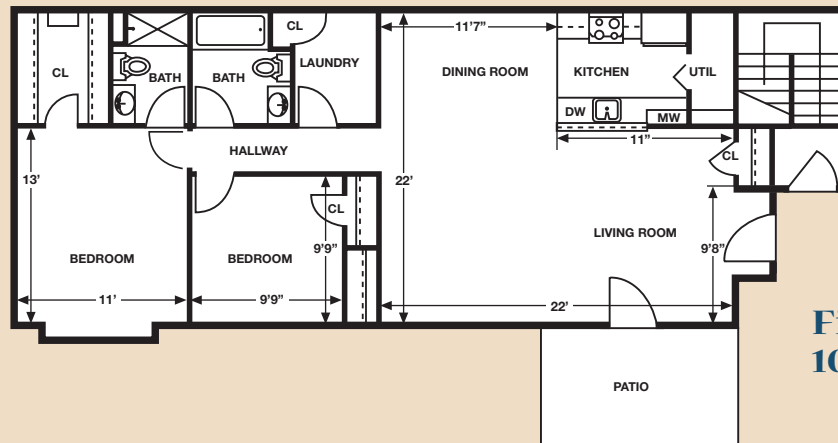

200 Riverwalk Way
Cohoes, NY 12047

(518) 233-0200

On the Hudson

The Rockefeller Plus

2nd Floor
Catherdral
Ceilings

Second Floor
1140 Sq. Ft.

Unit D - Second Floor

First Floor
1056 Sq. Ft.

Unit D - First Floor

All information deemed reliable but not guaranteed.

EQUAL HOUSING
OPPORTUNITY