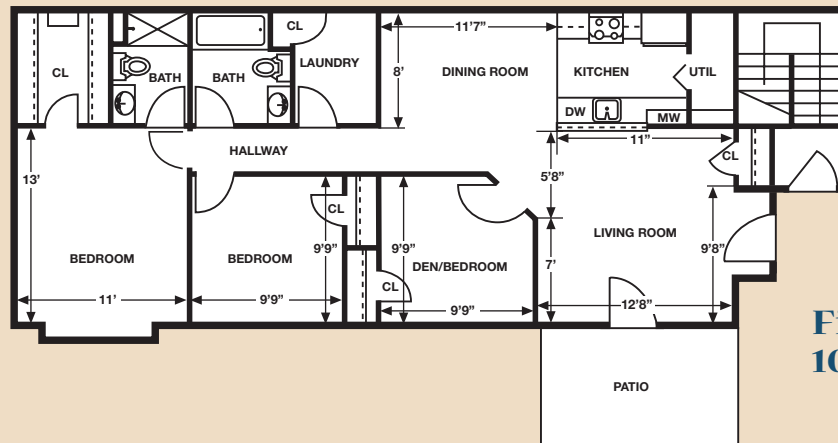

200 Riverwalk Way
Cohoes, NY 12047

(518) 233-0200

On the Hudson

The Rockefeller

2nd Floor
Catherdral
Ceilings

Second Floor
1140 Sq. Ft.

Unit D - Second Floor

First Floor
1056 Sq. Ft.

Unit D - First Floor

All information deemed reliable but not guaranteed.

EQUAL HOUSING
OPPORTUNITY