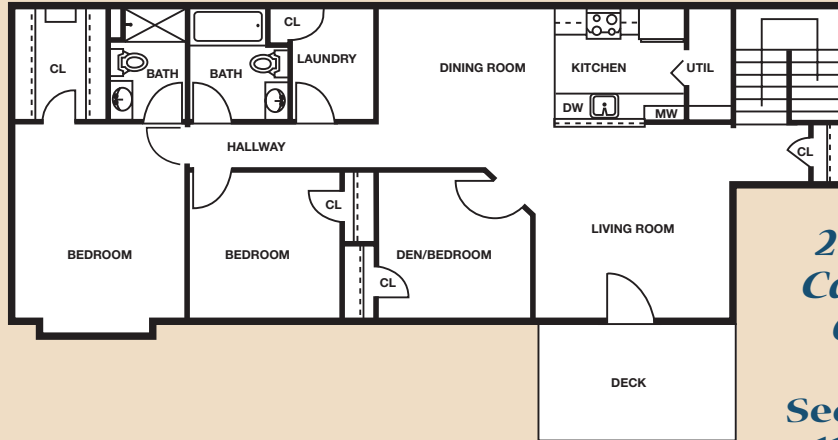

200 Riverwalk Way
Cohoes, NY 12047

(518) 233-0200

On the Hudson

The Rockefeller

2nd Floor
Catherdral
Ceilings

Second Floor
1140 Sq. Ft.

Unit D - Second Floor

First Floor
1056 Sq. Ft.

Unit D - First Floor

All information deemed reliable but not guaranteed.

EQUAL HOUSING
OPPORTUNITY