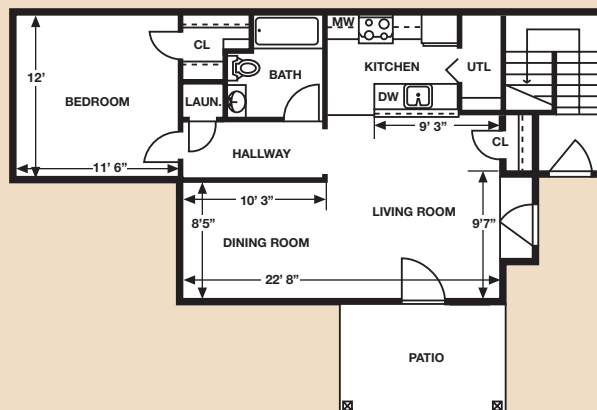

200 Riverwalk Way
Cohoes, NY 12047

(518) 233-0200

On the Hudson

The Hudson

*2nd Floor
Cathedral
Ceilings*

**Second Floor
744 Sq. Ft.**

Unit A - Second Floor

**First Floor
660 Sq. Ft.**

Unit A - First Floor

All information deemed reliable but not guaranteed.

EQUAL HOUSING
OPPORTUNITY