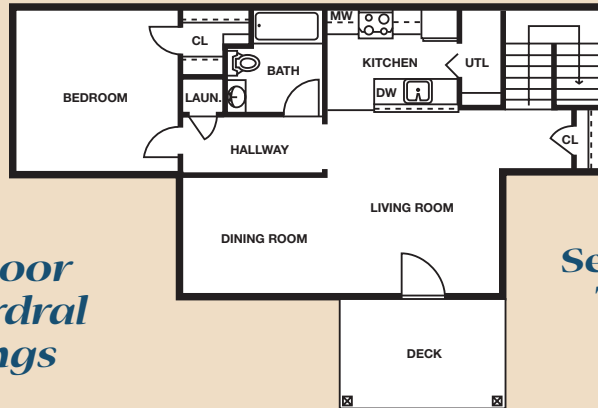

200 Riverwalk Way
Cohoes, NY 12047

(518) 233-0200

On the Hudson

The Hudson

*2nd Floor
Cathedral
Ceilings*

**Second Floor
744 Sq. Ft.**

Unit A - Second Floor

**First Floor
660 Sq. Ft.**

Unit A - First Floor

All information deemed reliable but not guaranteed.

EQUAL HOUSING
OPPORTUNITY